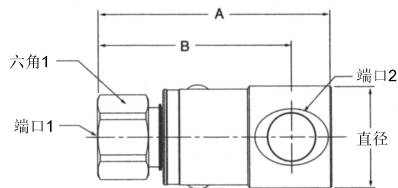

90°

PS 系列

旋转接头

SAE内管螺纹 - 美制锥管内螺纹

型号	A	B	六角1	六角2	端口1	端口2
PS491002-4-4	2.87" 72.8mm	2.46" 62.5mm	1.20" 30.5mm	.75" 19.0mm	7/16-20 UNF-2B	1/4-18 NPTF
PS691002-6-6	3.19" 80.9mm	2.68" 68.0mm	1.29" 32.8mm	.88" 22.2mm	9/16-18 UNF-2B	3/8-18 NPTF
PS891002-8-8	3.46" 87.8mm	2.87" 72.8mm	1.49" 37.8mm	1.12" 28.6mm	3/4-16 UNF-2B	1/2-14 NPTF
PS1291002-12-12	4.04" 102.6mm	3.37" 85.6mm	1.76" 44.6mm	1.38" 35.0mm	1-1/16-12 UN-2B	3/4-14 NPTF
PS1691002-16-16	4.45" 113.0mm	3.58" 91.0mm	2.16" 54.9mm	1.62" 41.3mm	1-5/16-12 UN-2B	1-11/2 NPTF

SAE内管螺纹 - 37°扩口式

型号	A	B	C	D	直径	六角1	六角2	端口1	端口2
PS491003-4-4	2.87" 72.8mm	2.46" 62.5mm	1.39" 35.2mm	1.99" 50.5mm	1.20" 30.5mm	.75" 19.0mm	.56" 14.3mm	7/16-20 UNF-2B	7/16-20 UNF-2A
PS691003-6-6	3.19" 80.9mm	2.68" 68.0mm	1.44" 36.6mm	2.09" 53.0mm	1.29" 32.8mm	.88" 22.2mm	.69" 17.5mm	9/16-18 UNF-2B	9/16-18 UNF-2A
PS891003-8-8	3.46" 87.8mm	2.87" 72.8mm	1.78" 45.1mm	2.64" 67.1mm	1.73" 44.0mm	1.12" 28.6mm	.88" 22.2mm	3/4-16 UNF-2B	3/4-16 UNF-2A
PS1291003-12-12	4.04" 102.6mm	3.37" 85.6mm	2.24" 56.9mm	3.86" 98.3mm	2.17" 55.2mm	1.38" 35.0mm	1.25" 31.8mm	1-1/16-12 UN-2B	1-1/16-12 UN-2A
PS1691003-16-16	4.45" 113.0mm	3.58" 91.0mm	2.42" 61.3mm	3.66" 92.9mm	2.48" 63.0mm	1.62" 41.3mm	1.50" 38.1mm	1-5/16-12 UN-2B	1-5/16-12 UN-2A

SAE内管螺纹 - SAE O形圈直管外螺纹

型号	A	B	C	D	直径	六角1	六角2	端口1	端口2
PS491005-4-4	2.87" 72.8mm	2.46" 62.5mm	1.38" 35.0mm	1.98" 50.2mm	1.20" 30.5mm	.75" 19.0mm	.56" 14.3mm	7/16-20 UNF-2B	7/16-20 UNF-2A
PS691005-6-6	3.19" 80.9mm	2.68" 68.0mm	1.55" 39.4mm	2.20" 55.8mm	1.29" 32.8mm	.88" 22.2mm	.69" 17.5mm	9/16-18 UNF-2B	9/16-18 UNF-2A
PS891005-8-8	3.46" 87.8mm	2.87" 72.8mm	1.86" 47.2mm	2.72" 69.2mm	1.73" 44.0mm	1.12" 28.6mm	.88" 22.2mm	3/4-16 UNF-2B	3/4-16 UNF-2A
PS1291005-12-12	4.04" 102.6mm	3.37" 85.6mm	2.40" 61.0mm	3.49" 88.5mm	2.17" 55.2mm	1.38" 35.0mm	1.25" 31.8mm	1-1/16-12 UN-2B	1-1/16-12 UN-2A
PS1691005-16-16	4.45" 113.0mm	3.58" 91.0mm	2.50" 63.4mm	3.74" 94.9mm	2.48" 63.0mm	1.62" 41.3mm	1.50" 38.1mm	1-5/16-12 UN-2B	1-5/16-12 UN-2A