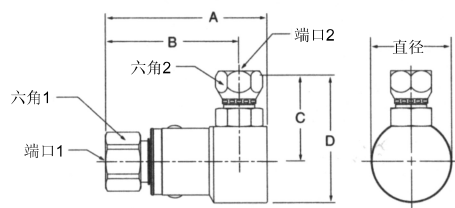

SAE内管螺纹 - 37°扩口式内螺纹

型号	A	B	C	D	直径	六角1	六角2	端口1	端口2
PS491006-4-4	2.87" 72.8mm	2.46" 62.5mm	1.47" 37.3mm	2.07" 52.5mm	1.20" 30.5mm	.75" 19.0mm	.56" 14.3mm	7/16-20 UNF-2B	7/16-20 UNF-2A
PS691006-6-6	3.19" 80.9mm	2.68" 68.0mm	1.57" 39.9mm	2.22" 56.3mm	1.29" 32.8mm	.88" 22.2mm	.69" 17.5mm	9/16-18 UNF-2B	9/16-18 UNF-2A
PS891006-8-8	3.46" 87.8mm	2.87" 72.8mm	1.91" 48.4mm	2.77" 70.4mm	1.73" 44.0mm	1.12" 28.6mm	.88" 22.2mm	3/4-16 UNF-2B	3/4-16 UNF-2A
PS1291006-12-12	4.04" 102.6mm	3.37" 85.6mm	2.34" 59.4mm	3.43" 87.0mm	2.17" 55.2mm	1.38" 35.0mm	1.25" 31.8mm	1-1/16-12 UN-2B	1-1/16-12 UN-2A
PS1691006-16-16	4.45" 113.0mm	3.58" 91.0mm	2.54" 64.6mm	3.79" 96.2mm	2.48" 63.0mm	1.62" 41.3mm	1.50" 38.1mm	1-5/16-12 UN-2B	1-5/16-12 UN-2A