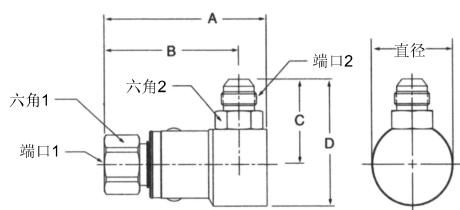

90°

PS 系列

旋转接头

SAE内管螺纹 - 美制锥管内螺纹

型号	A	B	六角1	六角2	端口1	端口2
PS491002-4-4	2.87" 72.8mm	2.46" 62.5mm	1.20" 30.5mm	.75" 19.0mm	7/16-20 UNF-2B	1/4-18 NPTF
PS691002-6-6	3.19" 80.9mm	2.68" 68.0mm	1.29" 32.8mm	.88" 22.2mm	9/16-18 UNF-2B	3/8-18 NPTF
PS891002-8-8	3.46" 87.8mm	2.87" 72.8mm	1.49" 37.8mm	1.12" 28.6mm	3/4-16 UNF-2B	1/2-14 NPTF
PS1291002-12-12	4.04" 102.6mm	3.37" 85.6mm	1.76" 44.6mm	1.38" 35.0mm	1-1/16-12 UN-2B	3/4-14 NPTF
PS1691002-16-16	4.45" 113.0mm	3.58" 91.0mm	2.16" 54.9mm	1.62" 41.3mm	1-5/16-12 UN-2B	1-11/2 NPTF

SAE内管螺纹 - 37°扩口式

型号	A	B	C	D	直径	六角1	六角2	端口1	端口2
PS491003-4-4	2.87" 72.8mm	2.46" 62.5mm	1.39" 35.2mm	1.99" 50.5mm	1.20" 30.5mm	.75" 19.0mm	.56" 14.3mm	7/16-20 UNF-2B	7/16-20 UNF-2A
PS691003-6-6	3.19" 80.9mm	2.68" 68.0mm	1.44" 36.6mm	2.09" 53.0mm	1.29" 32.8mm	.88" 22.2mm	.69" 17.5mm	9/16-18 UNF-2B	9/16-18 UNF-2A
PS891003-8-8	3.46" 87.8mm	2.87" 72.8mm	1.78" 45.1mm	2.64" 67.1mm	1.73" 44.0mm	1.12" 28.6mm	.88" 22.2mm	3/4-16 UNF-2B	3/4-16 UNF-2A
PS1291003-12-12	4.04" 102.6mm	3.37" 85.6mm	2.24" 56.9mm	3.86" 98.3mm	2.17" 55.2mm	1.38" 35.0mm	1.25" 31.8mm	1-1/16-12 UN-2B	1-1/16-12 UN-2A
PS1691003-16-16	4.45" 113.0mm	3.58" 91.0mm	2.42" 61.3mm	3.66" 92.9mm	2.48" 63.0mm	1.62" 41.3mm	1.50" 38.1mm	1-5/16-12 UN-2B	1-5/16-12 UN-2A

SAE内管螺纹 - SAE O形圈直管外螺纹

型号	A	B	C	D	直径	六角1	六角2	端口1	端口2
PS491005-4-4	2.87" 72.8mm	2.46" 62.5mm	1.38" 35.0mm	1.98" 50.2mm	1.20" 30.5mm	.75" 19.0mm	.56" 14.3mm	7/16-20 UNF-2B	7/16-20 UNF-2A
PS691005-6-6	3.19" 80.9mm	2.68" 68.0mm	1.55" 39.4mm	2.20" 55.8mm	1.29" 32.8mm	.88" 22.2mm	.69" 17.5mm	9/16-18 UNF-2B	9/16-18 UNF-2A
PS891005-8-8	3.46" 87.8mm	2.87" 72.8mm	1.86" 47.2mm	2.72" 69.2mm	1.73" 44.0mm	1.12" 28.6mm	.88" 22.2mm	3/4-16 UNF-2B	3/4-16 UNF-2A
PS1291005-12-12	4.04" 102.6mm	3.37" 85.6mm	2.40" 61.0mm	3.49" 88.5mm	2.17" 55.2mm	1.38" 35.0mm	1.25" 31.8mm	1-1/16-12 UN-2B	1-1/16-12 UN-2A
PS1691005-16-16	4.45" 113.0mm	3.58" 91.0mm	2.50" 63.4mm	3.74" 94.9mm	2.48" 63.0mm	1.62" 41.3mm	1.50" 38.1mm	1-5/16-12 UN-2B	1-5/16-12 UN-2A