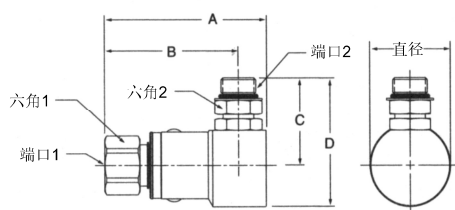

90°

PS 系列

旋转接头

SAE内管螺纹 - 美制锥管内螺纹

型号	A	B	六角1	六角2	端口1	端口2
PS491002-4-4	2.87" 72.8mm	2.46" 62.5mm	1.20" 30.5mm	.75" 19.0mm	7/16-20 UNF-2B	1/4-18 NPTF
PS691002-6-6	3.19" 80.9mm	2.68" 68.0mm	1.29" 32.8mm	.88" 22.2mm	9/16-18 UNF-2B	3/8-18 NPTF
PS891002-8-8	3.46" 87.8mm	2.87" 72.8mm	1.49" 37.8mm	1.12" 28.6mm	3/4-16 UNF-2B	1/2-14 NPTF
PS1291002-12-12	4.04" 102.6mm	3.37" 85.6mm	1.76" 44.6mm	1.38" 35.0mm	1-1/16-12 UN-2B	3/4-14 NPTF
PS1691002-16-16	4.45" 113.0mm	3.58" 91.0mm	2.16" 54.9mm	1.62" 41.3mm	1-5/16-12 UN-2B	1-11/2 NPTF

SAE内管螺纹 - 37°扩口式

型号	A	B	C	D	直径	六角1	六角2	端口1	端口2
PS491003-4-4	2.87" 72.8mm	2.46" 62.5mm	1.39" 35.2mm	1.99" 50.5mm	1.20" 30.5mm	.75" 19.0mm	.56" 14.3mm	7/16-20 UNF-2B	7/16-20 UNF-2A
PS691003-6-6	3.19" 80.9mm	2.68" 68.0mm	1.44" 36.6mm	2.09" 53.0mm	1.29" 32.8mm	.88" 22.2mm	.69" 17.5mm	9/16-18 UNF-2B	9/16-18 UNF-2A
PS891003-8-8	3.46" 87.8mm	2.87" 72.8mm	1.78" 45.1mm	2.64" 67.1mm	1.73" 44.0mm	1.12" 28.6mm	.88" 22.2mm	3/4-16 UNF-2B	3/4-16 UNF-2A
PS1291003-12-12	4.04" 102.6mm	3.37" 85.6mm	2.24" 56.9mm	3.86" 98.3mm	2.17" 55.2mm	1.38" 35.0mm	1.25" 31.8mm	1-1/16-12 UN-2B	1-1/16-12 UN-2A
PS1691003-16-16	4.45" 113.0mm	3.58" 91.0mm	2.42" 61.3mm	3.66" 92.9mm	2.48" 63.0mm	1.62" 41.3mm	1.50" 38.1mm	1-5/16-12 UN-2B	1-5/16-12 UN-2A

SAE内管螺纹 - SAE O形圈直管外螺纹

型号	A	B	C	D	直径	六角1	六角2	端口1	端口2
PS491005-4-4	2.87" 72.8mm	2.46" 62.5mm	1.38" 35.0mm	1.98" 50.2mm	1.20" 30.5mm	.75" 19.0mm	.56" 14.3mm	7/16-20 UNF-2B	7/16-20 UNF-2A
PS691005-6-6	3.19" 80.9mm	2.68" 68.0mm	1.55" 39.4mm	2.20" 55.8mm	1.29" 32.8mm	.88" 22.2mm	.69" 17.5mm	9/16-18 UNF-2B	9/16-18 UNF-2A
PS891005-8-8	3.46" 87.8mm	2.87" 72.8mm	1.86" 47.2mm	2.72" 69.2mm	1.73" 44.0mm	1.12" 28.6mm	.88" 22.2mm	3/4-16 UNF-2B	3/4-16 UNF-2A
PS1291005-12-12	4.04" 102.6mm	3.37" 85.6mm	2.40" 61.0mm	3.49" 88.5mm	2.17" 55.2mm	1.38" 35.0mm	1.25" 31.8mm	1-1/16-12 UN-2B	1-1/16-12 UN-2A
PS1691005-16-16	4.45" 113.0mm	3.58" 91.0mm	2.50" 63.4mm	3.74" 94.9mm	2.48" 63.0mm	1.62" 41.3mm	1.50" 38.1mm	1-5/16-12 UN-2B	1-5/16-12 UN-2A