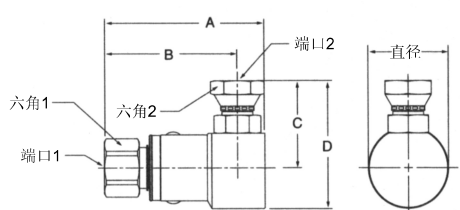

SAE内管螺纹 - NPSM管内螺纹旋转接头

型号	A	B	C	D	直径	六角1	六角2	端口1	端口2
PS4901007-4-4	2.87" 72.8mm	2.46" 62.5mm	1.48" 37.5mm	2.08" 52.8mm	1.20" 30.5mm	.75" 19.0mm	.69" 17.4mm	7/16-20 UNF-2B	1/4-18 NPSM
PS6901007-6-6	3.19" 80.9mm	2.68" 68.0mm	1.51" 38.4mm	2.16" 54.8mm	1.29" 32.8mm	.88" 22.2mm	.69" 17.5mm	9/16-18 UNF-2B	3/8-18 NPSM
PS8901007-8-8	3.46" 87.8mm	2.87" 72.8mm	1.86" 47.2mm	2.72" 69.2mm	1.73" 44.0mm	1.12" 28.6mm	1.00" 25.4mm	3/4-16 UNF-2B	1/2-14 NPSM
PS12901007-12-12	4.04" 102.6mm	3.37" 85.6mm	2.24" 56.9mm	3.33" 84.5mm	2.17" 55.2mm	1.38" 35.0mm	1.25" 31.8mm	1-1/16-12 UN-2B	3/4-14 NPSM
PS16901007-16-16	4.45" 113.0mm	3.58" 91.0mm	2.48" 63.1mm	3.73" 94.6mm	2.48" 63.0mm	1.62" 41.3mm	1.50" 38.1mm	1-5/16-12 UN-2B	1-11/2 NPSM