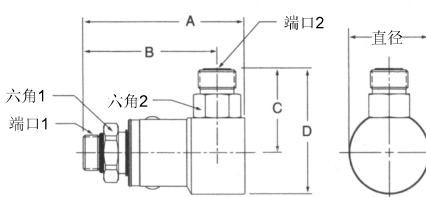

外SAE O形圈直管螺纹 - O形圈平面密封

型号	A	B	C	D	直径	六角1	六角2	端口1	端口2
PS4905JM-4-4	2.93" 74.5mm	2.53" 64.2mm	1.29" 32.5mm	1.89" 47.9mm	1.20" 30.5mm	.75" 19.0mm	.56" 14.3mm	7/16-20 UNF-2A	9/16-18 UNF-2A
PS6905JM-6-6	3.27" 83.0mm	2.76" 70.0mm	1.40" 35.6mm	2.05" 52.0mm	1.29" 32.8mm	.88" 22.2mm	.69" 17.5mm	9/16-18 UNF-2A	11/16-16 UN-2A
PS8905JM-8-8	3.46" 87.8mm	2.87" 72.8mm	1.74" 44.1mm	2.60" 66.1mm	1.73" 44.0mm	1.12" 28.6mm	.88" 22.2mm	3/4-16 UNF-2A	13/16-16 UN-2A
PS12905JM-10-10	3.51" 89.2mm	2.92" 74.2mm	1.96" 49.9mm	2.83" 71.9mm	1.73" 44.0mm	1.12" 28.6mm	.88" 22.2mm	7/8-14 UNF-2A	1-14 UN-2A
PS16905JM-12-12	3.94" 100.0mm	3.27" 83.0mm	2.18" 55.4mm	3.27" 83.0mm	2.17" 55.2mm	1.38" 35.0mm	1.25" 31.8mm	1-1/16-12 UN-2A	1-3/16-12 UN-2A
PS16905JM-16-16	4.32" 109.8mm	3.46" 87.9mm	2.34" 59.6mm	3.59" 91.1mm	2.48" 63.0mm	1.62" 41.3mm	1.50" 38.1mm	1-5/16-12 UN-2A	1-7/16-12 UN-2A

C 旋转接头