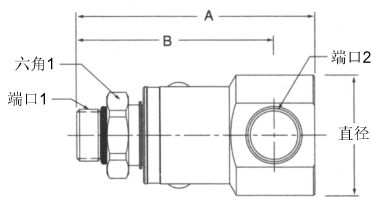

90°

PS 系列

旋转接头

SAE O形圈直管外螺纹 - 37° 扩口式

型号	A	B	C	D	直径	六角1	六角2	端口1	端口2
PS490506-4-4	2.93" 74.5mm	2.53" 64.2mm	1.47" 37.3mm	2.07" 52.5mm	1.20" 30.5mm	.75" 19.0mm	.56" 14.3mm	7/16-20 UNF-2A	7/16-20 UNF-2B
PS690506-6-6	3.27" 83.0mm	2.76" 70.0mm	1.57" 39.9mm	2.22" 56.3mm	1.29" 32.8mm	.88" 22.2mm	.69" 17.5mm	9/16-18 UNF-2A	9/16-18 UNF-2B
PS890506-8-8	3.46" 87.8mm	2.87" 72.8mm	1.91" 48.4mm	2.77" 70.4mm	1.73" 44.0mm	1.12" 28.6mm	.88" 22.2mm	3/4-16 UNF-2A	3/4-16 UNF-2B
PS1290506-12-12	3.94" 100.0mm	3.27" 83.0mm	2.34" 59.4mm	3.43" 87.0mm	2.17" 55.2mm	1.38" 35.0mm	1.25" 31.8mm	1-1/16-12 UN-2A	1-1/16-12 UN-2B
PS1690506-16-16	4.32" 109.8mm	3.46" 87.9mm	2.54" 64.6mm	3.79" 96.2mm	2.48" 63.0mm	1.62" 41.3mm	1.50" 38.1mm	1-5/16-12 UN-2A	1-5/16-12 UN-2B

SAE O形圈直管外螺纹 - NPSM管内螺纹旋转接头

型号	A	B	C	D	直径	六角1	六角2	端口1	端口2
PS490507-4-4	2.93" 74.5mm	2.53" 64.2mm	1.48" 37.5mm	2.08" 52.8mm	1.20" 30.5mm	.75" 19.0mm	.69" 17.4mm	7/16-20 UNF-2A	1/4-18 NPSM
PS690507-6-6	3.27" 83.0mm	2.76" 70.0mm	1.51" 38.4mm	2.16" 54.8mm	1.29" 32.8mm	.88" 22.2mm	.88" 22.2mm	9/16-18 UNF-2A	3/8-18 NPSM
PS890507-8-8	3.46" 87.8mm	2.87" 72.8mm	1.86" 47.2mm	2.72" 69.2mm	1.73" 44.0mm	1.12" 28.6mm	1.00" 25.4mm	3/4-16 UNF-2A	1/2-14 NPSM
PS1290507-12-12	3.94" 100.0mm	3.27" 83.0mm	2.24" 56.9mm	3.33" 84.5mm	2.17" 55.2mm	1.38" 35.0mm	1.25" 31.8mm	1-1/16-12 UN-2A	3/4-14 NPSM
PS1690507-16-16	4.32" 109.8mm	3.46" 87.9mm	2.48" 63.1mm	3.73" 94.6mm	2.48" 63.0mm	1.62" 41.3mm	1.50" 38.1mm	1-5/16-12 UN-2A	1/11-1/2 NPSM

SAE O形圈直管外螺纹 - SAE内管螺纹

型号	A	B	直径	六角1	端口1	端口2
PS490510-4-4	2.93" 74.5mm	2.53" 64.2mm	1.20" 30.5mm	.75" 19.0mm	7/16-20 UNF-2A	7/16-20 UNF-2A
PS690510-6-6	3.27" 83.0mm	2.76" 70.0mm	1.29" 32.8mm	.88" 22.2mm	9/16-18 UNF-2A	9/16-18 UNF-2B
PS890510-8-8	3.46" 87.8mm	2.87" 72.8mm	1.73" 44.0mm	1.12" 28.6mm	3/4-16 UNF-2A	3/4-16 UNF-2B
PS1290510-12-12	3.94" 100.0mm	3.27" 83.0mm	2.17" 55.2mm	1.38" 35.0mm	1-1/16-12 UN-2A	1-1/16-12 UN-2B
PS1690510-16-16	4.32" 109.8mm	3.46" 87.9mm	2.48" 63.0mm	1.62" 41.3mm	1-5/16-12 UN-2A	1-5/16-12 UN-2B