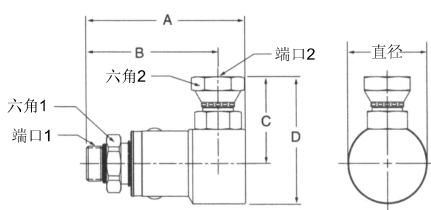

90°

PS 系列

旋转接头

SAE O形圈直管外螺纹 - 37° 扩口式

型号	A	B	C	D	直径	六角1	六角2	端口1	端口2
PS490506-4-4	2.93" 74.5mm	2.53" 64.2mm	1.47" 37.3mm	2.07" 52.5mm	1.20" 30.5mm	.75" 19.0mm	.56" 14.3mm	7/16-20 UNF-2A	7/16-20 UNF-2B
PS690506-6-6	3.27" 83.0mm	2.76" 70.0mm	1.57" 39.9mm	2.22" 56.3mm	1.29" 32.8mm	.88" 22.2mm	.69" 17.5mm	9/16-18 UNF-2A	9/16-18 UNF-2B
PS890506-8-8	3.46" 87.8mm	2.87" 72.8mm	1.91" 48.4mm	2.77" 70.4mm	1.73" 44.0mm	1.12" 28.6mm	.88" 22.2mm	3/4-16 UNF-2A	3/4-16 UNF-2B
PS1290506-12-12	3.94" 100.0mm	3.27" 83.0mm	2.34" 59.4mm	3.43" 87.0mm	2.17" 55.2mm	1.38" 35.0mm	1.25" 31.8mm	1-1/16-12 UN-2A	1-1/16-12 UN-2B
PS1690506-16-16	4.32" 109.8mm	3.46" 87.9mm	2.54" 64.6mm	3.79" 96.2mm	2.48" 63.0mm	1.62" 41.3mm	1.50" 38.1mm	1-5/16-12 UN-2A	1-5/16-12 UN-2B

SAE O形圈直管外螺纹 - NPSM管内螺纹旋转接头

型号	A	B	C	D	直径	六角1	六角2	端口1	端口2
PS490507-4-4	2.93" 74.5mm	2.53" 64.2mm	1.48" 37.5mm	2.08" 52.8mm	1.20" 30.5mm	.75" 19.0mm	.69" 17.4mm	7/16-20 UNF-2A	1/4-18 NPSM
PS690507-6-6	3.27" 83.0mm	2.76" 70.0mm	1.51" 38.4mm	2.16" 54.8mm	1.29" 32.8mm	.88" 22.2mm	.88" 22.2mm	9/16-18 UNF-2A	3/8-18 NPSM
PS890507-8-8	3.46" 87.8mm	2.87" 72.8mm	1.86" 47.2mm	2.72" 69.2mm	1.73" 44.0mm	1.12" 28.6mm	1.00" 25.4mm	3/4-16 UNF-2A	1/2-14 NPSM
PS1290507-12-12	3.94" 100.0mm	3.27" 83.0mm	2.24" 56.9mm	3.33" 84.5mm	2.17" 55.2mm	1.38" 35.0mm	1.25" 31.8mm	1-1/16-12 UN-2A	3/4-14 NPSM
PS1690507-16-16	4.32" 109.8mm	3.46" 87.9mm	2.48" 63.1mm	3.73" 94.6mm	2.48" 63.0mm	1.62" 41.3mm	1.50" 38.1mm	1-5/16-12 UN-2A	1/11-1/2 NPSM

SAE O形圈直管外螺纹 - SAE内管螺纹

型号	A	B	直径	六角1	端口1	端口2
PS490510-4-4	2.93" 74.5mm	2.53" 64.2mm	1.20" 30.5mm	.75" 19.0mm	7/16-20 UNF-2A	7/16-20 UNF-2A
PS690510-6-6	3.27" 83.0mm	2.76" 70.0mm	1.29" 32.8mm	.88" 22.2mm	9/16-18 UNF-2A	9/16-18 UNF-2B
PS890510-8-8	3.46" 87.8mm	2.87" 72.8mm	1.73" 44.0mm	1.12" 28.6mm	3/4-16 UNF-2A	3/4-16 UNF-2B
PS1290510-12-12	3.94" 100.0mm	3.27" 83.0mm	2.17" 55.2mm	1.38" 35.0mm	1-1/16-12 UN-2A	1-1/16-12 UN-2B
PS1690510-16-16	4.32" 109.8mm	3.46" 87.9mm	2.48" 63.0mm	1.62" 41.3mm	1-5/16-12 UN-2A	1-5/16-12 UN-2B