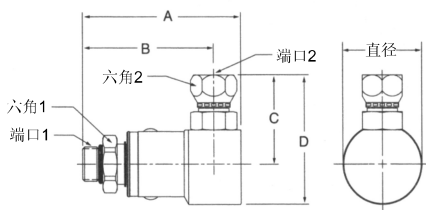

90°

PS 系列

旋转接头

SAE O形圈直管外螺纹 - 37° 扩口式

型号	A	B	C	D	直径	六角1	六角2	端口1	端口2
PS490506-4-4	2.93" 74.5mm	2.53" 64.2mm	1.47" 37.3mm	2.07" 52.5mm	1.20" 30.5mm	.75" 19.0mm	.56" 14.3mm	7/16-20 UNF-2A	7/16-20 UNF-2B
PS690506-6-6	3.27" 83.0mm	2.76" 70.0mm	1.57" 39.9mm	2.22" 56.3mm	1.29" 32.8mm	.88" 22.2mm	.69" 17.5mm	9/16-18 UNF-2A	9/16-18 UNF-2B
PS890506-8-8	3.46" 87.8mm	2.87" 72.8mm	1.91" 48.4mm	2.77" 70.4mm	1.73" 44.0mm	1.12" 28.6mm	.88" 22.2mm	3/4-16 UNF-2A	3/4-16 UNF-2B
PS1290506-12-12	3.94" 100.0mm	3.27" 83.0mm	2.34" 59.4mm	3.43" 87.0mm	2.17" 55.2mm	1.38" 35.0mm	1.25" 31.8mm	1-1/16-12 UN-2A	1-1/16-12 UN-2B
PS1690506-16-16	4.32" 109.8mm	3.46" 87.9mm	2.54" 64.6mm	3.79" 96.2mm	2.48" 63.0mm	1.62" 41.3mm	1.50" 38.1mm	1-5/16-12 UN-2A	1-5/16-12 UN-2B

SAE O形圈直管外螺纹 - NPSM管内螺纹旋转接头

型号	A	B	C	D	直径	六角1	六角2	端口1	端口2
PS490507-4-4	2.93" 74.5mm	2.53" 64.2mm	1.48" 37.5mm	2.08" 52.8mm	1.20" 30.5mm	.75" 19.0mm	.69" 17.4mm	7/16-20 UNF-2A	1/4-18 NPSM
PS690507-6-6	3.27" 83.0mm	2.76" 70.0mm	1.51" 38.4mm	2.16" 54.8mm	1.29" 32.8mm	.88" 22.2mm	.88" 22.2mm	9/16-18 UNF-2A	3/8-18 NPSM
PS890507-8-8	3.46" 87.8mm	2.87" 72.8mm	1.86" 47.2mm	2.72" 69.2mm	1.73" 44.0mm	1.12" 28.6mm	1.00" 25.4mm	3/4-16 UNF-2A	1/2-14 NPSM
PS1290507-12-12	3.94" 100.0mm	3.27" 83.0mm	2.24" 56.9mm	3.33" 84.5mm	2.17" 55.2mm	1.38" 35.0mm	1.25" 31.8mm	1-1/16-12 UN-2A	3/4-14 NPSM
PS1690507-16-16	4.32" 109.8mm	3.46" 87.9mm	2.48" 63.1mm	3.73" 94.6mm	2.48" 63.0mm	1.62" 41.3mm	1.50" 38.1mm	1-5/16-12 UN-2A	1/11-1/2 NPSM

SAE O形圈直管外螺纹 - SAE内管螺纹

型号	A	B	直径	六角1	端口1	端口2
PS490510-4-4	2.93" 74.5mm	2.53" 64.2mm	1.20" 30.5mm	.75" 19.0mm	7/16-20 UNF-2A	7/16-20 UNF-2A
PS690510-6-6	3.27" 83.0mm	2.76" 70.0mm	1.29" 32.8mm	.88" 22.2mm	9/16-18 UNF-2A	9/16-18 UNF-2B
PS890510-8-8	3.46" 87.8mm	2.87" 72.8mm	1.73" 44.0mm	1.12" 28.6mm	3/4-16 UNF-2A	3/4-16 UNF-2B
PS1290510-12-12	3.94" 100.0mm	3.27" 83.0mm	2.17" 55.2mm	1.38" 35.0mm	1-1/16-12 UN-2A	1-1/16-12 UN-2B
PS1690510-16-16	4.32" 109.8mm	3.46" 87.9mm	2.48" 63.0mm	1.62" 41.3mm	1-5/16-12 UN-2A	1-5/16-12 UN-2B