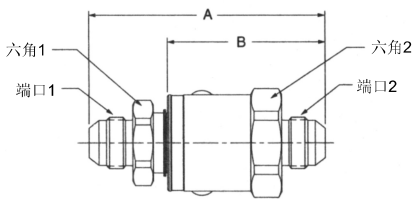

37° 扩口式 - 37° 扩口式