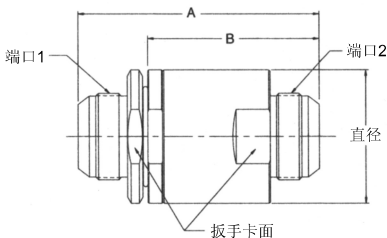

三件式设计

型号	A	B	六角1	六角2	端口1	端口2
PS410303-4-4	3.11" 78.9mm	2.08" 53.0mm	.75" 19.0mm	1.19" 30.2mm	7/16-20 UNF-2A	7/16-20 UNF-2A
PS610303-6-6	3.23" 82.0mm	2.18" 55.2mm	.88" 22.2mm	1.31" 33.3mm	9/16-18 UNF-2A	9/16-18 UNF-2A
PS810303-8-8	3.56" 90.3mm	2.38" 60.3mm	1.12" 28.6mm	1.50" 36.5mm	3/4-16 UNF-2A	3/4-16 UNF-2A
PS1610303-10-10	3.76" 95.4mm	2.48" 62.9mm	1.12" 28.6mm	1.50" 36.5mm	7/8-14 UNF-2A	7/8-14 UNF-2A
PS1610303-12-12	3.97" 100.8mm	2.57" 65.3mm	1.38" 35.0mm	1.69" 42.9mm	1-1/16-12 UN-2A	1-1/16-12 UN-2A
PS1610303-16-16	4.09" 103.8mm	2.60" 66.2mm	1.62" 41.3mm	1.88" 47.6mm	1-5/16-12 UN-2A	1-5/16-12 UN-2A

型号	A	B	扳手卡面	直径	端口1	端口2
PS2410303-20-20	5.31" 134.8mm	3.78" 95.9mm	2.63" 66.7mm	2.88" 73.0mm	1 5/8-12 UN-2A	1 5/8-12 UN-2A
PS2410303-24-24	5.31" 134.8mm	3.78" 95.9mm	2.63" 66.7mm	2.88" 73.0mm	1 7/8-12 UN-2A	1 7/8-12 UN-2A
PS3210303-32-32	6.20" 157.5mm	4.28" 108.6mm	3.06" 77.6mm	3.35" 85.1mm	2 1/2-12 UN-2A	2 1/2-12 UN-2A