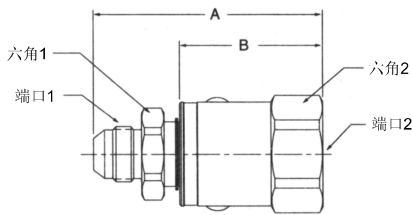

直通型

PS 系列

旋转接头

37° 扩口式 - 美制锥管内螺纹

三件式设计