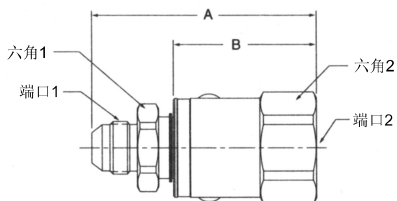

37° 扩口式 - 37° 扩口式内螺纹

型号	A	B	六角1	六角2	端口1	端口2
PS410306-4-4	2.96" 75.2mm	1.94" 49.3mm	.75" 19.0mm	1.19" 30.2mm	7/16-20 UNF-2A	7/16-20 UNF-2B
PS610306-6-6	3.06" 77.7mm	2.00" 50.9mm	.88" 22.2mm	1.31" 33.3mm	9/16-18 UNF-2A	9/16-18 UNF-2B
PS810306-8-8	3.25" 82.6mm	2.07" 52.6mm	1.12" 28.6mm	1.50" 36.5mm	3/4-16 UNF-2A	3/4-16 UNF-2B
PS1210306-12-12	3.69" 93.6mm	2.29" 58.2mm	1.38" 35.0mm	1.69" 42.9mm	1-1/16-12 UN-2A	1-1/16-12 UN-2B
PS1610306-16-16	3.84" 97.5mm	2.36" 60.0mm	1.62" 41.3mm	1.88" 47.6mm	1-5/16-12 UN-2A	1-5/16-12 UN-2B